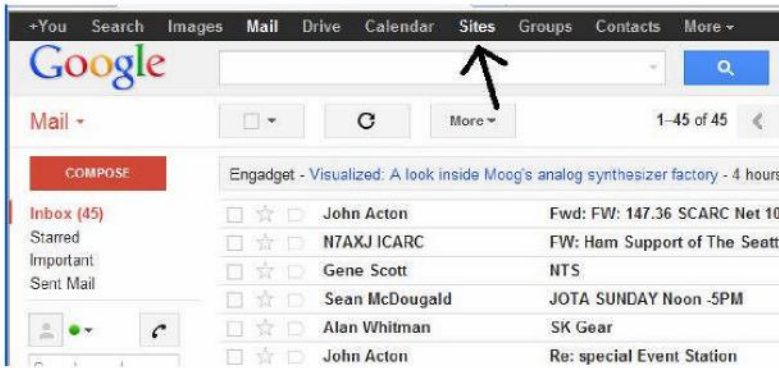

To get logged as a member into the website, log into <http://mail.w7avm.org/>, and then select SITES on the black bar at the top.

When the SITES page opens, type "ICARC Home" into the search box and select search.